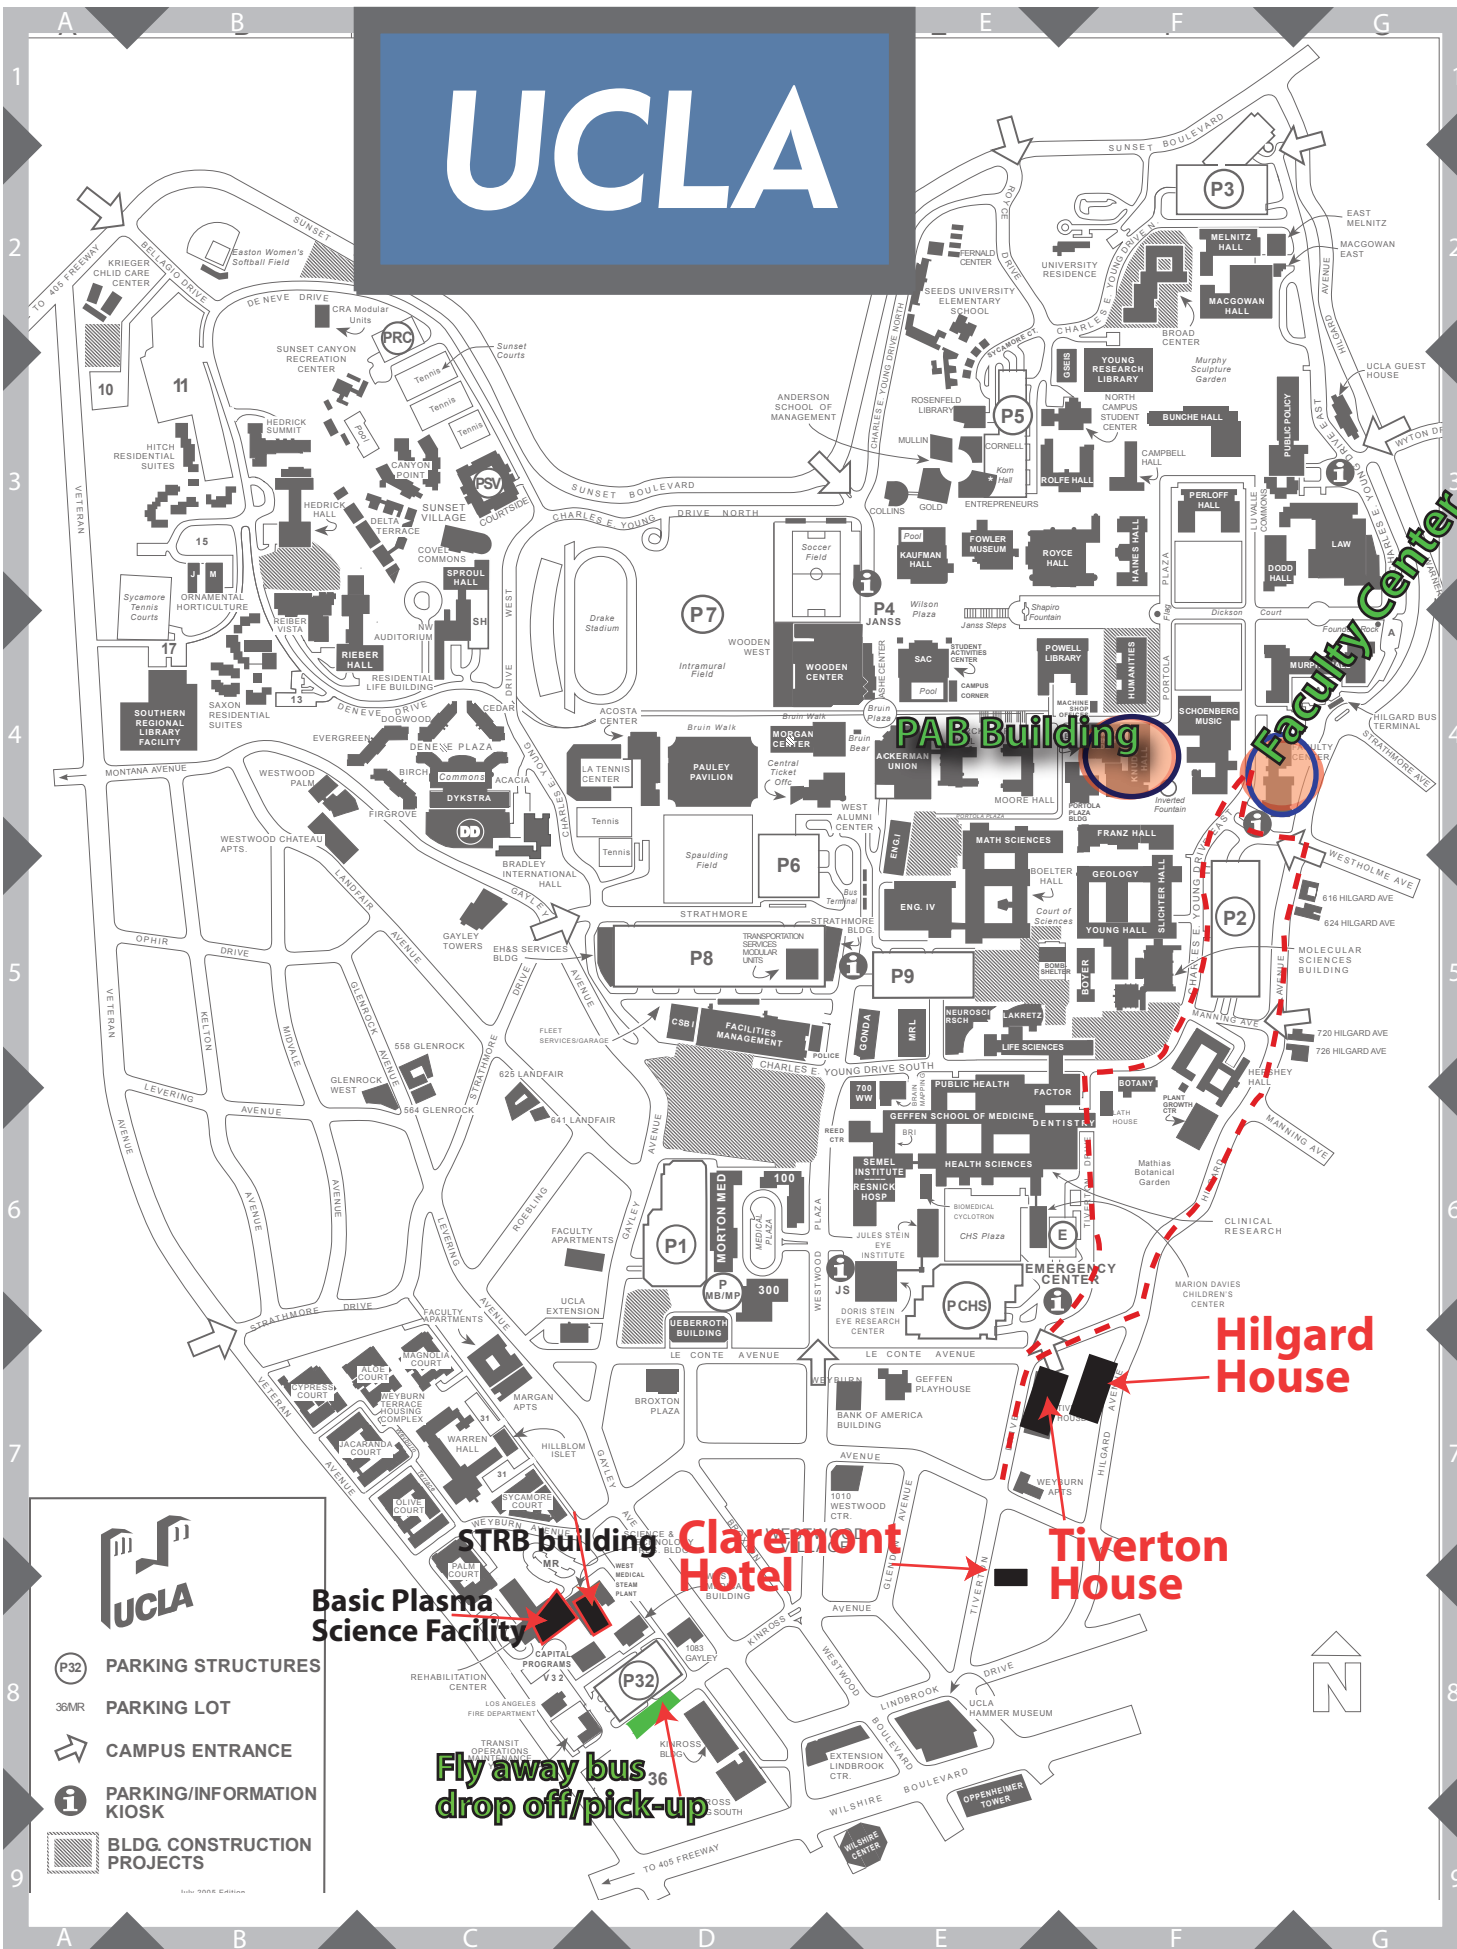

# UCLA

**PAB Building**

**Faculty Center**

**Hilgard House**

**Tiverton House**

**Claremont Hotel**

**STRB building**  
**Basic Plasma Science Facility**

**Fly away bus drop off/pick-up**

-  UCLA
-  P32 PARKING STRUCTURES
-  36NR PARKING LOT
-  CAMPUS ENTRANCE
-  PARKING/INFORMATION KIOSK
-  BLDG. CONSTRUCTION PROJECTS